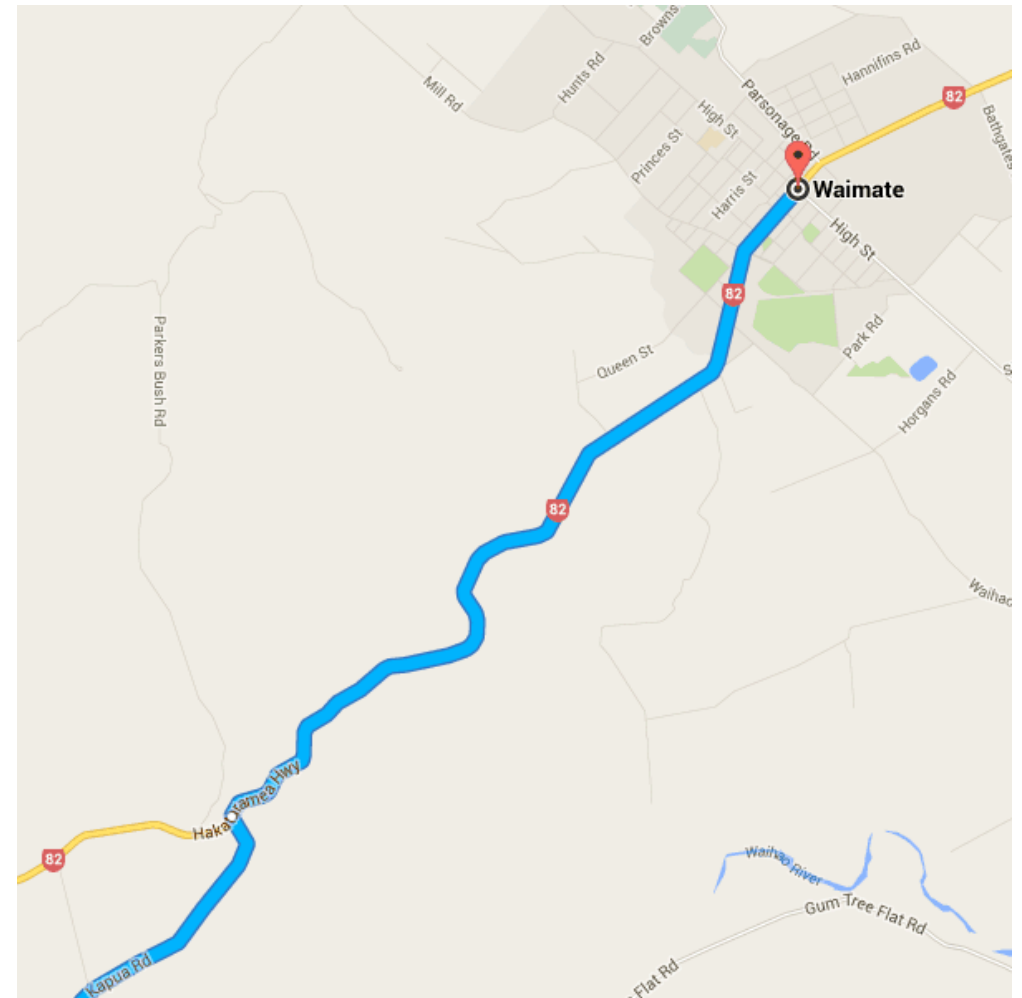

### Directions from Kurow to Waimate

○ Kurow

Head east on Wynyard St toward State Highway 83

27 m / 2 s

Follow State Highway 82 to Ikawai Middle Rd in Ikawai

39.9 km / 27 min

2. Turn left onto State Highway 83

220 m

3. Take the 1st right onto State Highway 82

39.7 km

Continue on **Ikawai Middle Rd.** Take **Waikakahi Valley Rd** to **State Highway 82** in Waimate

19.3 km / 15 min

4. Turn right onto **Ikawai Middle Rd**

6.0 km

-  5. Turn **left** onto Cock And Hen Rd  
----- 1.9 km
-  6. Take the 1st **right** onto Pikes Point Rd  
----- 1.1 km
-  7. Slight **left** onto Waikakahi Valley Rd  
----- 6.7 km
-  8. Continue onto **Kapua Rd**  
----- 3.6 km

## 📍 Waimate

These directions are for planning purposes only. You may find that construction projects, traffic, weather, or other events may cause conditions to differ from the map results, and you should plan your route accordingly. You must obey all signs or notices regarding your route.