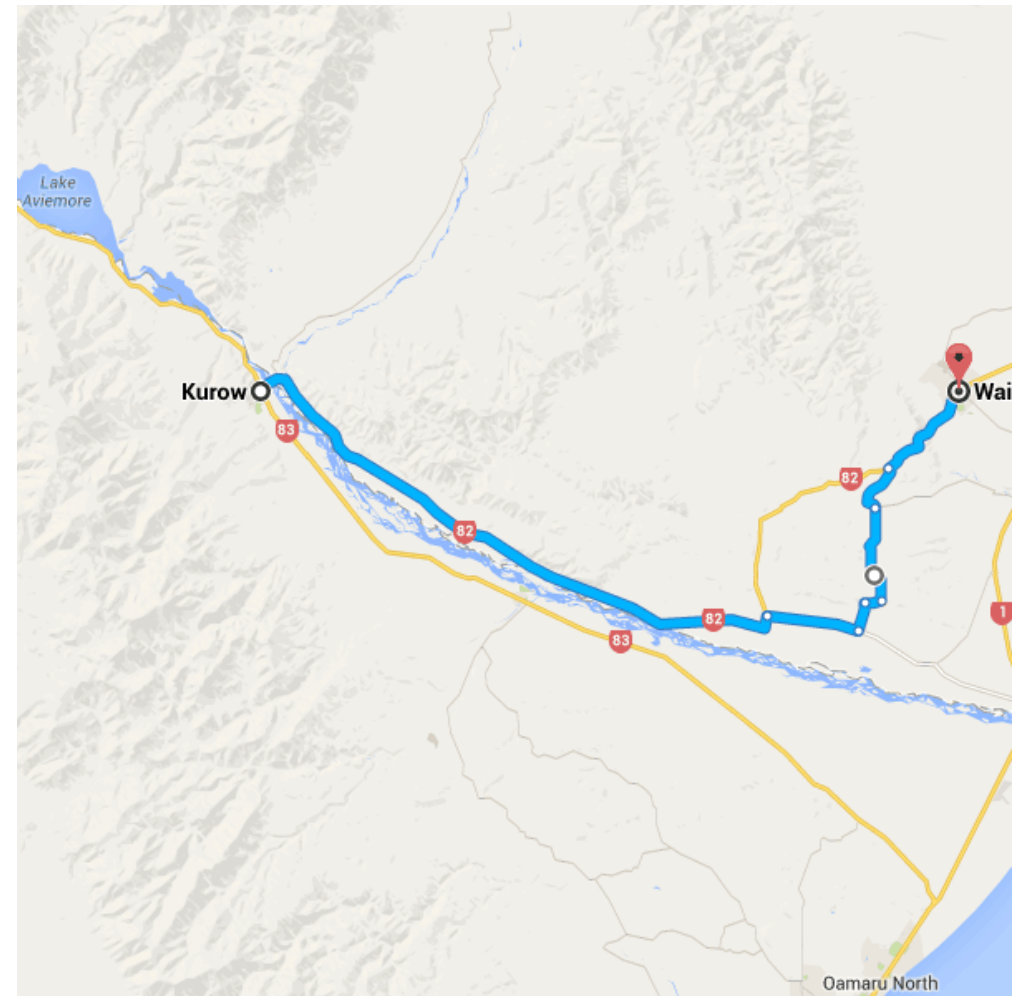

### Directions from Kurow to Waimate

○ Kurow

Head east on Wynyard St toward State Highway 83

27 m / 2 s

Follow State Highway 82 to Ikawai Middle Rd in Ikawai

39.9 km / 27 min

2. Turn left onto State Highway 83

220 m

3. Take the 1st right onto State Highway 82

39.7 km

Continue on **Ikawai Middle Rd.** Take **Waikakahi Valley Rd** to **State Highway 82** in Waimate

19.3 km / 15 min

4. Turn right onto **Ikawai Middle Rd**

6.0 km

-  5. Turn **left** onto Cock And Hen Rd  
----- 1.9 km
-  6. Take the 1st **right** onto Pikes Point Rd  
----- 1.1 km
-  7. Slight **left** onto Waikakahi Valley Rd  
----- 6.7 km
-  8. Continue onto **Kapua Rd**  
----- 3.6 km

Map data ©2014 Google