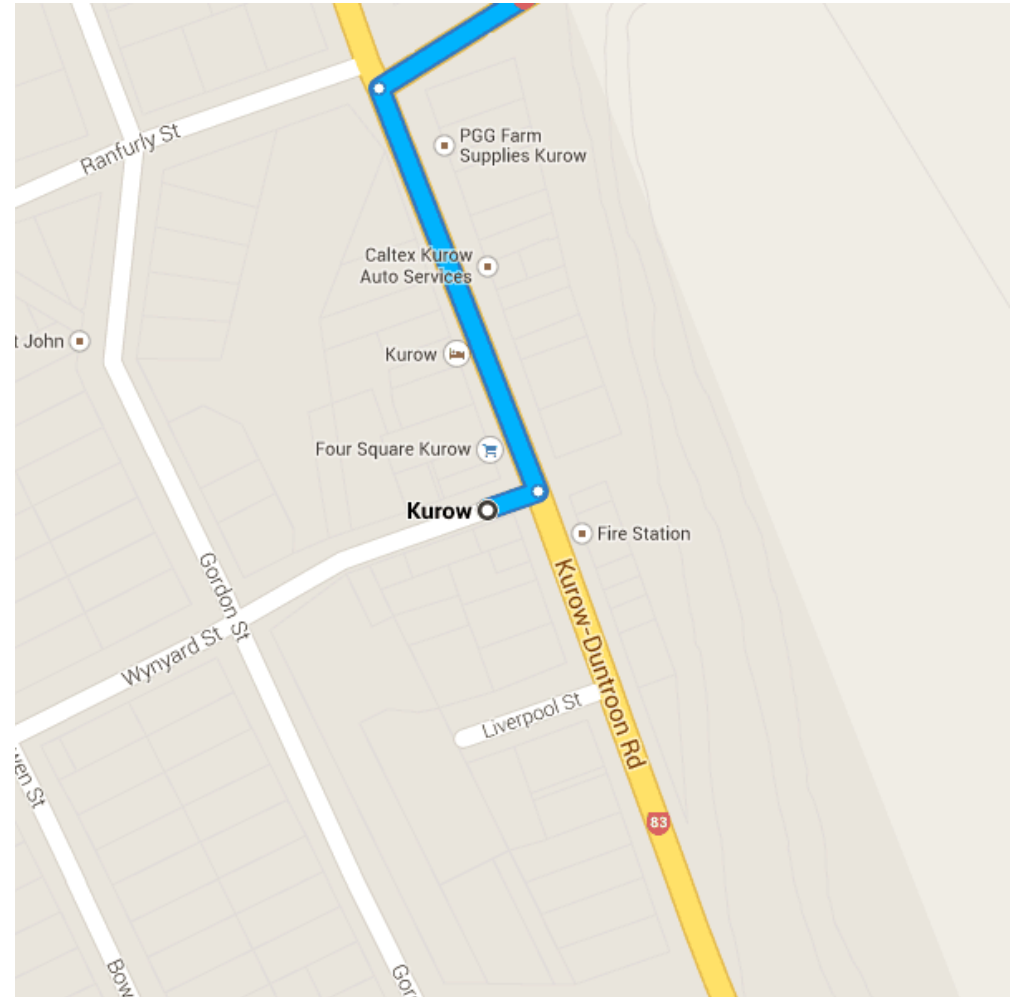

### Directions from Kurow to Waimate

○ Kurow

Head east on Wynyard St toward State Highway 83

27 m / 2 s

Follow State Highway 82 to Ikawai Middle Rd in Ikawai

39.9 km / 27 min

2. Turn left onto State Highway 83

220 m

3. Take the 1st right onto State Highway 82

39.7 km

Continue on **Ikawai Middle Rd.** Take **Waikakahi Valley Rd** to **State Highway 82** in Waimate

19.3 km / 15 min

4. Turn right onto **Ikawai Middle Rd**

6.0 km

-  5. Turn **left** onto Cock And Hen Rd  
----- 1.9 km
-  6. Take the 1st **right** onto Pikes Point Rd  
----- 1.1 km
-  7. Slight **left** onto Waikakahi Valley Rd  
----- 6.7 km
-  8. Continue onto **Kapua Rd**  
----- 3.6 km

## 📍 Waimate

These directions are for planning purposes only. You may find that construction projects, traffic, weather, or other events may cause conditions to differ from the map results, and you should plan your route accordingly. You must obey all signs or notices regarding your route.