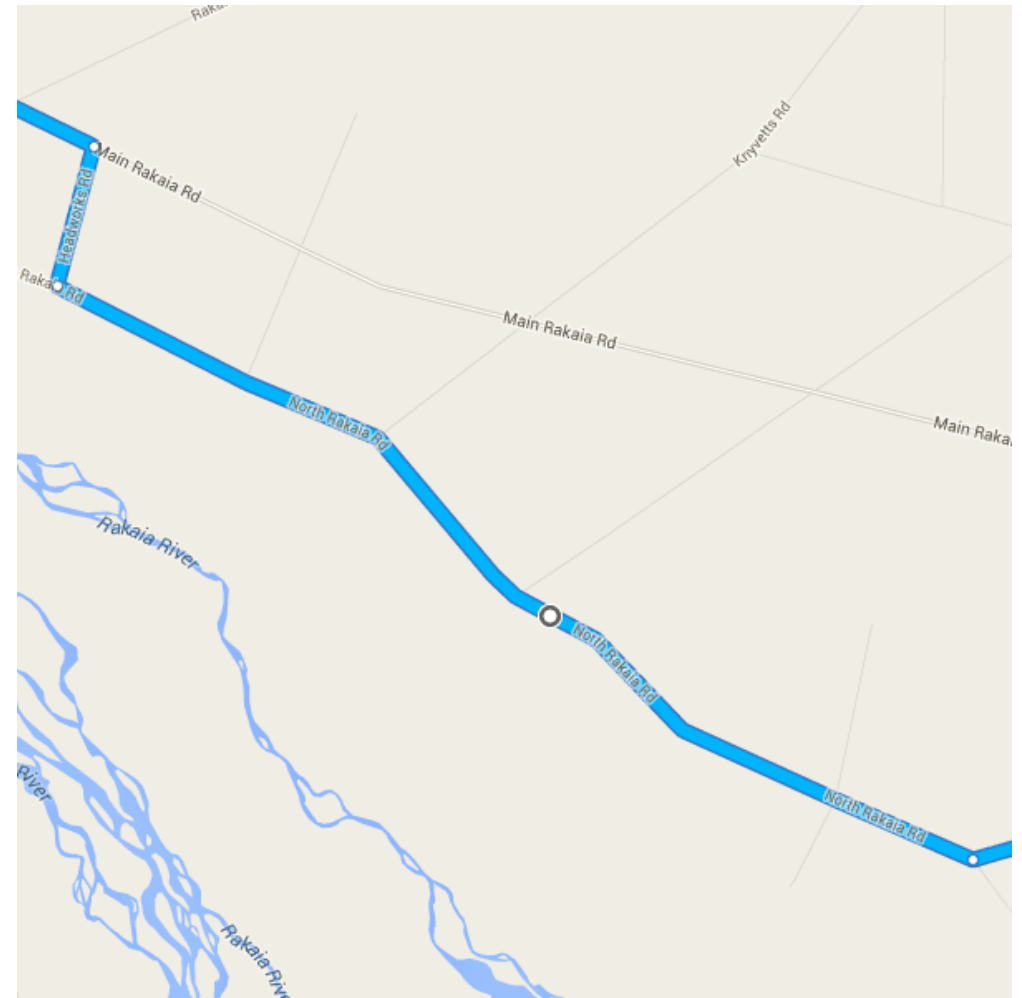

Take SH 1 to Pendarves Rakaia Rd in Rakaia

9.7 km / 8 min

18. Turn **left** onto Main Rakaia Rd

3.2 km

19. Turn **left** onto SH 1 (signs for Ashburton/Timaru/Route 1)

6.5 km