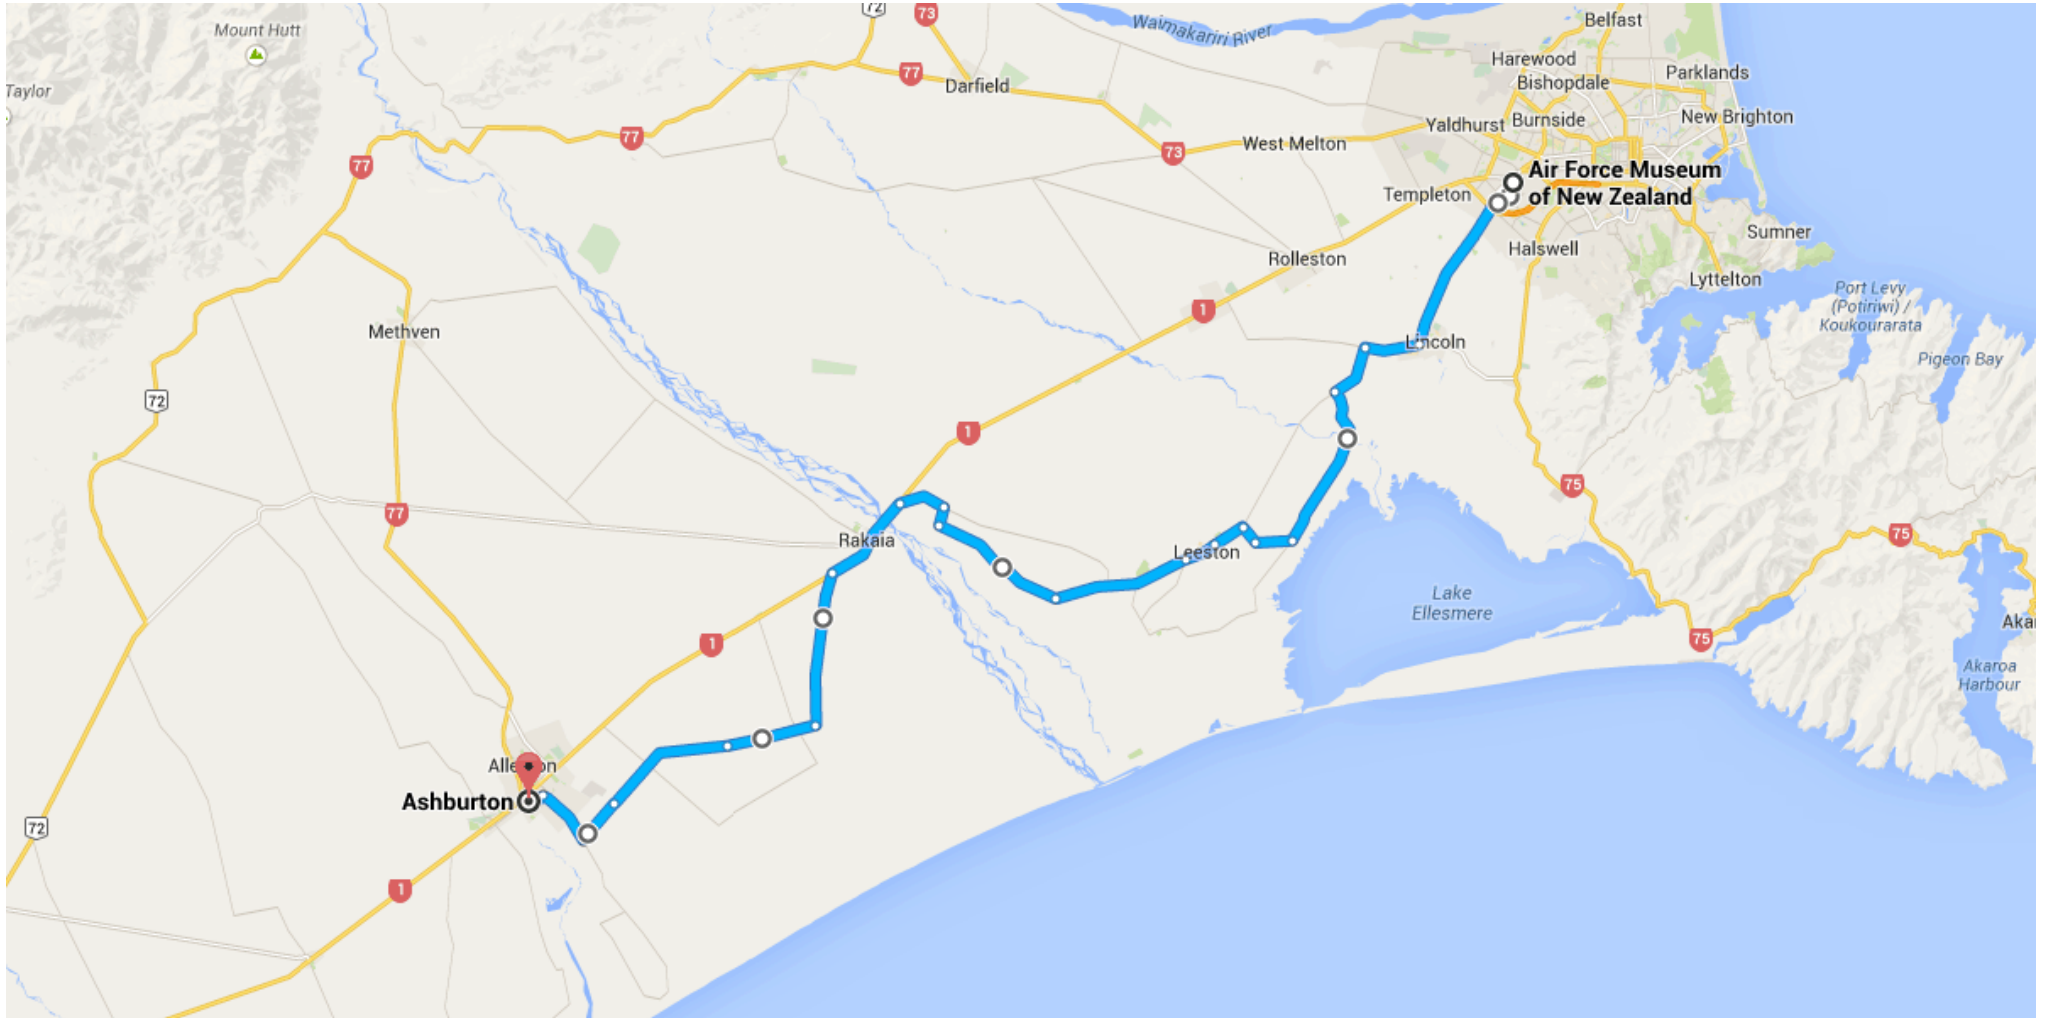

### Directions from Air Force Museum of New Zealand to Ashburton

#### ○ Air Force Museum of New Zealand

45 Harvard Ave, Wigram, Wigram Park 8140

Take Mustang Ave to Awatea Rd

1.4 km / 3 min

- 1. Head **south** on Harvard Ave toward Red Checkers Pl

270 m

- 2. Turn **left** onto Corsair Dr

Continue on **Wakanui Rd**. Drive to **Moore St** in Ashburton

\_\_\_\_\_ 5.2 km / 7 min

- 25. Turn **right** onto **Wakanui Rd**  
\_\_\_\_\_ 4.0 km
- ↶ 26. Turn **left** onto **Chalmers Ave**  
\_\_\_\_\_ 800 m

- 27. At the roundabout, take the 3rd exit onto Moore St
- 350 m