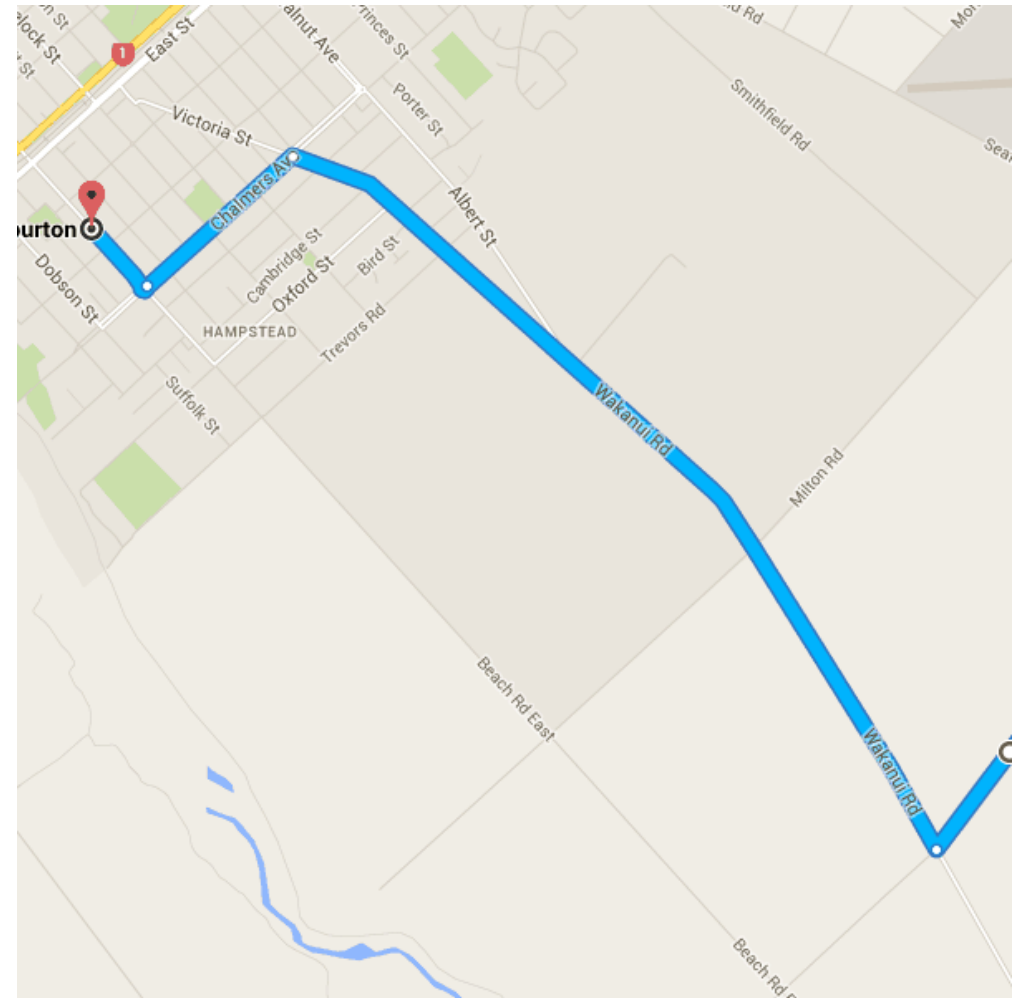

240 m

Take SH 1 to Pendarves Rakaia Rd in Rakaia

9.7 km / 8 min

18. Turn **left** onto Main Rakaia Rd

3.2 km

19. Turn **left** onto SH 1 (signs for Ashburton/Timaru/Route 1)

6.5 km

Continue on Pendarves Rakaia Rd. Take Rules Rd and Singletree Rd to Wakanui Rd in Elgin

27.9 km / 49 min

- 20. Turn left onto Pendarves Rakaia Rd (signs for DORE/Pendarves/SEAFIELD)

10.0 km

- 21. Turn **right** onto **Rules Rd**  
\_\_\_\_\_ 5.9 km
- ↑ 22. Continue onto **Singletree Rd**  
\_\_\_\_\_ 8.9 km
- 23. Turn **right** onto **Seafield Rd**  
\_\_\_\_\_ 20 m
- ↶ 24. Take the 1st **left** onto **Cochranes Rd**  
\_\_\_\_\_ 3.2 km

Continue on **Wakanui Rd**. Drive to **Moore St** in Ashburton

\_\_\_\_\_ 5.2 km / 7 min

- 25. Turn **right** onto **Wakanui Rd**  
\_\_\_\_\_ 4.0 km
- ↶ 26. Turn **left** onto **Chalmers Ave**  
\_\_\_\_\_ 800 m

- 27. At the roundabout, take the 3rd exit onto Moore St
- 350 m