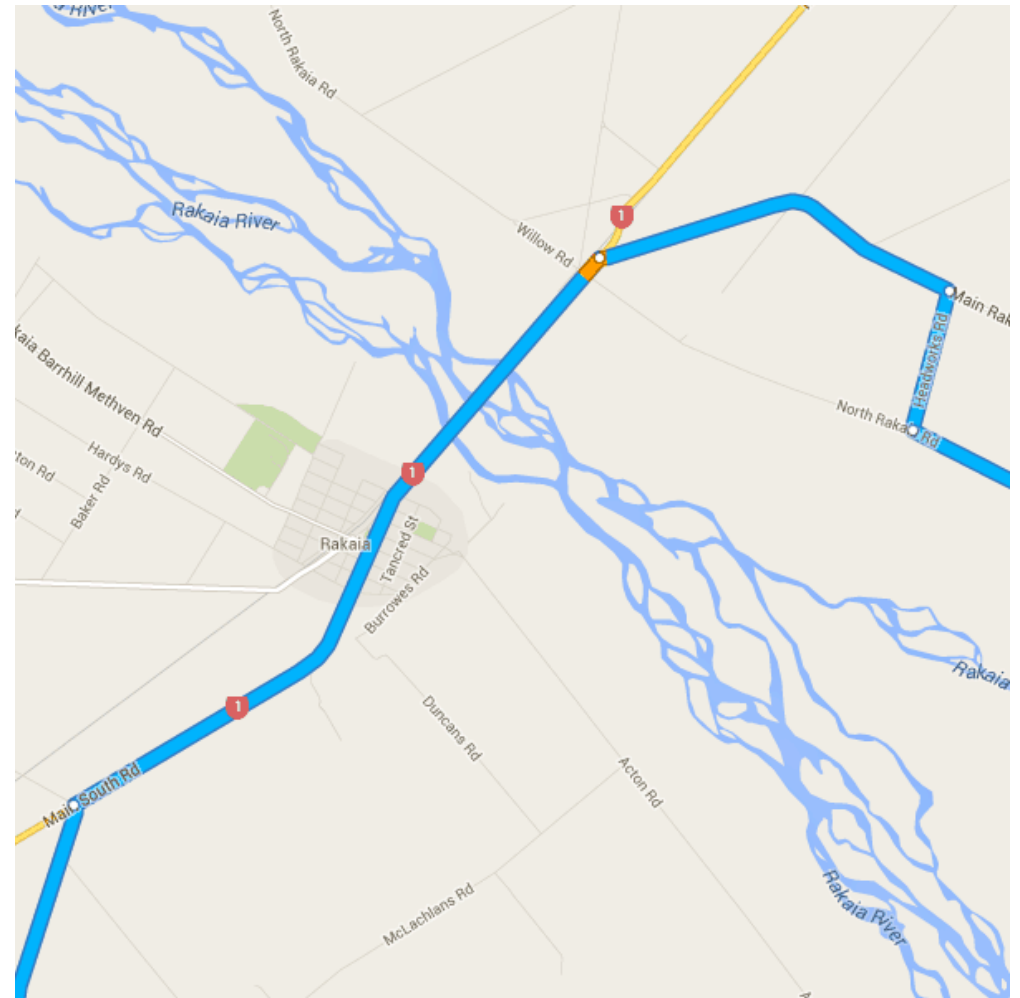

240 m

Take SH 1 to Pendarves Rakaia Rd in Rakaia

9.7 km / 8 min

18. Turn **left** onto Main Rakaia Rd

3.2 km

19. Turn **left** onto SH 1 (signs for Ashburton/Timaru/Route 1)

6.5 km

Continue on Pendarves Rakaia Rd. Take Rules Rd and Singletree Rd to Wakanui Rd in Elgin

27.9 km / 49 min

- 20. Turn left onto Pendarves Rakaia Rd (signs for DORE/Pendarves/SEAFIELD)

10.0 km

- 21. Turn **right** onto **Rules Rd**  
\_\_\_\_\_ 5.9 km
- ↑ 22. Continue onto **Singletree Rd**  
\_\_\_\_\_ 8.9 km
- 23. Turn **right** onto **Seafield Rd**  
\_\_\_\_\_ 20 m
- ↶ 24. Take the 1st **left** onto **Cochranes Rd**  
\_\_\_\_\_ 3.2 km

Continue on **Wakanui Rd**. Drive to **Moore St** in Ashburton

\_\_\_\_\_ 5.2 km / 7 min

- 25. Turn **right** onto **Wakanui Rd**  
\_\_\_\_\_ 4.0 km
- ↶ 26. Turn **left** onto **Chalmers Ave**  
\_\_\_\_\_ 800 m

- 27. At the roundabout, take the 3rd exit onto Moore St
- 350 m