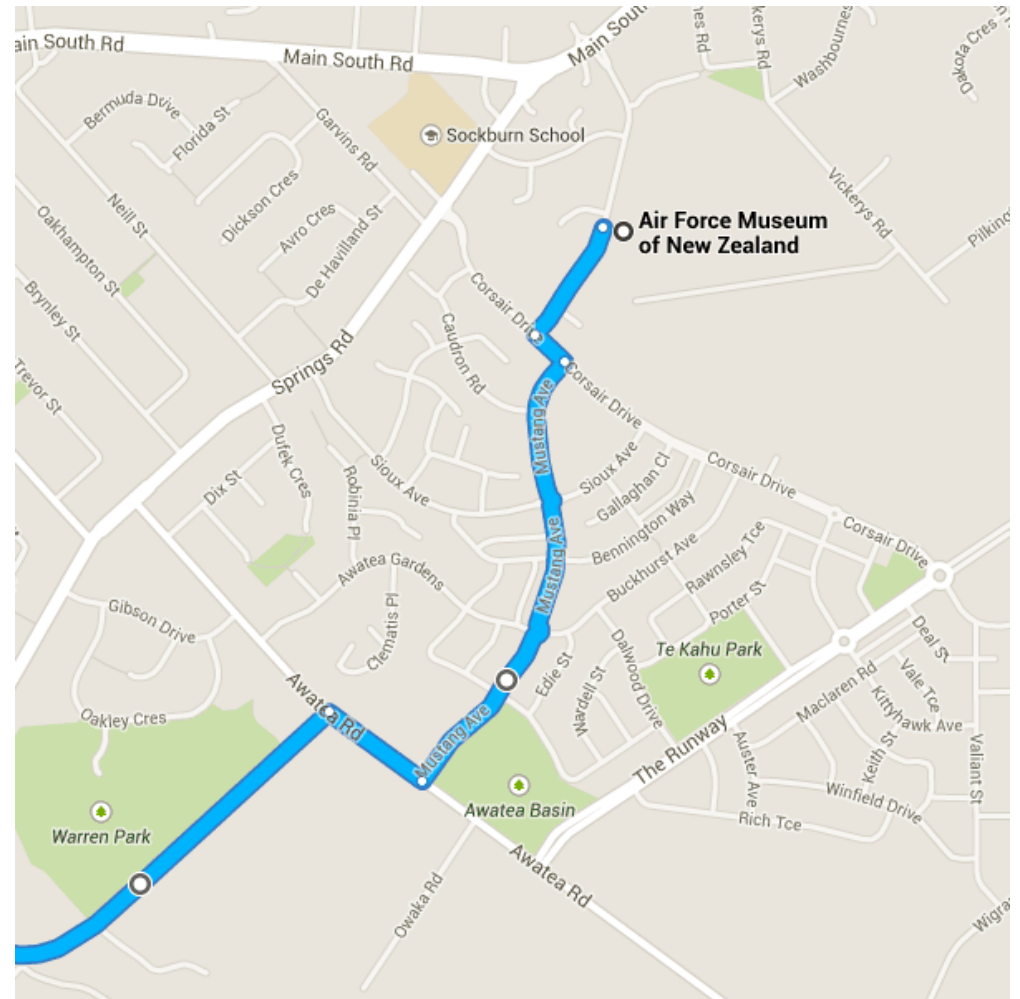

#### ○ Air Force Museum of New Zealand

45 Harvard Ave, Wigram, Wigram Park 8140

Take Mustang Ave to Awatea Rd

1.4 km / 3 min

- 1. Head **south** on Harvard Ave toward Red Checkers Pl

270 m

- 2. Turn **left** onto Corsair Dr

85 m

- 3. Take the 1st **right** onto Mustang Ave

- Go through 2 roundabouts

1.0 km

Take Springs Rd, The Lake Rd and Feredays Rd to N Rakaia Rd in Southbridge

47.3 km / 47 min

- 4. Turn **right** onto Awatea Rd

Continue on **Wakanui Rd**. Drive to **Moore St** in Ashburton

\_\_\_\_\_ 5.2 km / 7 min

- 25. Turn **right** onto **Wakanui Rd**  
\_\_\_\_\_ 4.0 km
- ↶ 26. Turn **left** onto **Chalmers Ave**  
\_\_\_\_\_ 800 m

- 27. At the roundabout, take the 3rd exit onto Moore St
- 350 m