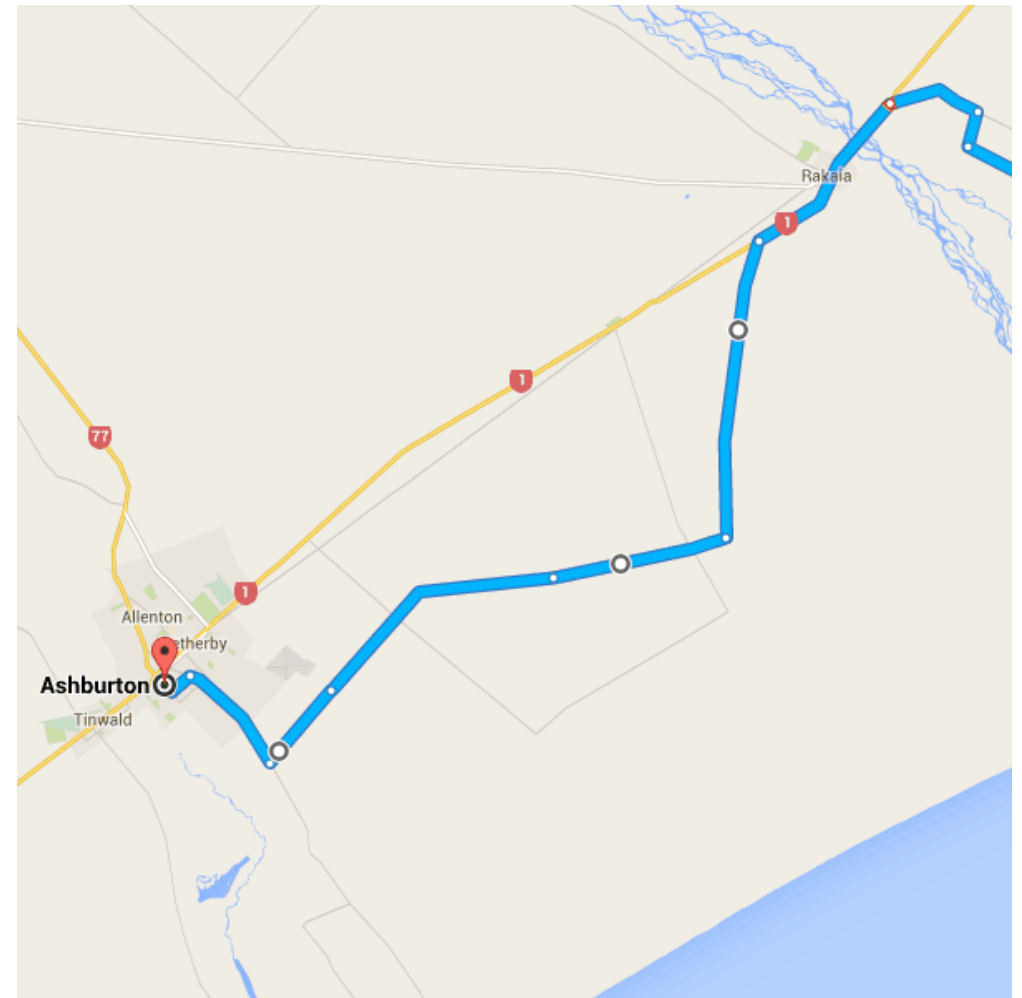

#### ○ Air Force Museum of New Zealand

45 Harvard Ave, Wigram, Wigram Park 8140

Take Mustang Ave to Awatea Rd

1.4 km / 3 min

- 1. Head **south** on Harvard Ave toward Red Checkers Pl

270 m

- 2. Turn **left** onto Corsair Dr

240 m

Take SH 1 to Pendarves Rakaia Rd in Rakaia

9.7 km / 8 min

18. Turn **left** onto Main Rakaia Rd

3.2 km

19. Turn **left** onto SH 1 (signs for Ashburton/Timaru/Route 1)

6.5 km

Continue on Pendarves Rakaia Rd. Take Rules Rd and Singletree Rd to Wakanui Rd in Elgin

Continue on **Wakanui Rd**. Drive to **Moore St** in Ashburton

\_\_\_\_\_ 5.2 km / 7 min

- 25. Turn **right** onto **Wakanui Rd**  
\_\_\_\_\_ 4.0 km
- ↶ 26. Turn **left** onto **Chalmers Ave**  
\_\_\_\_\_ 800 m

- 27. At the roundabout, take the 3rd exit onto Moore St
- 350 m