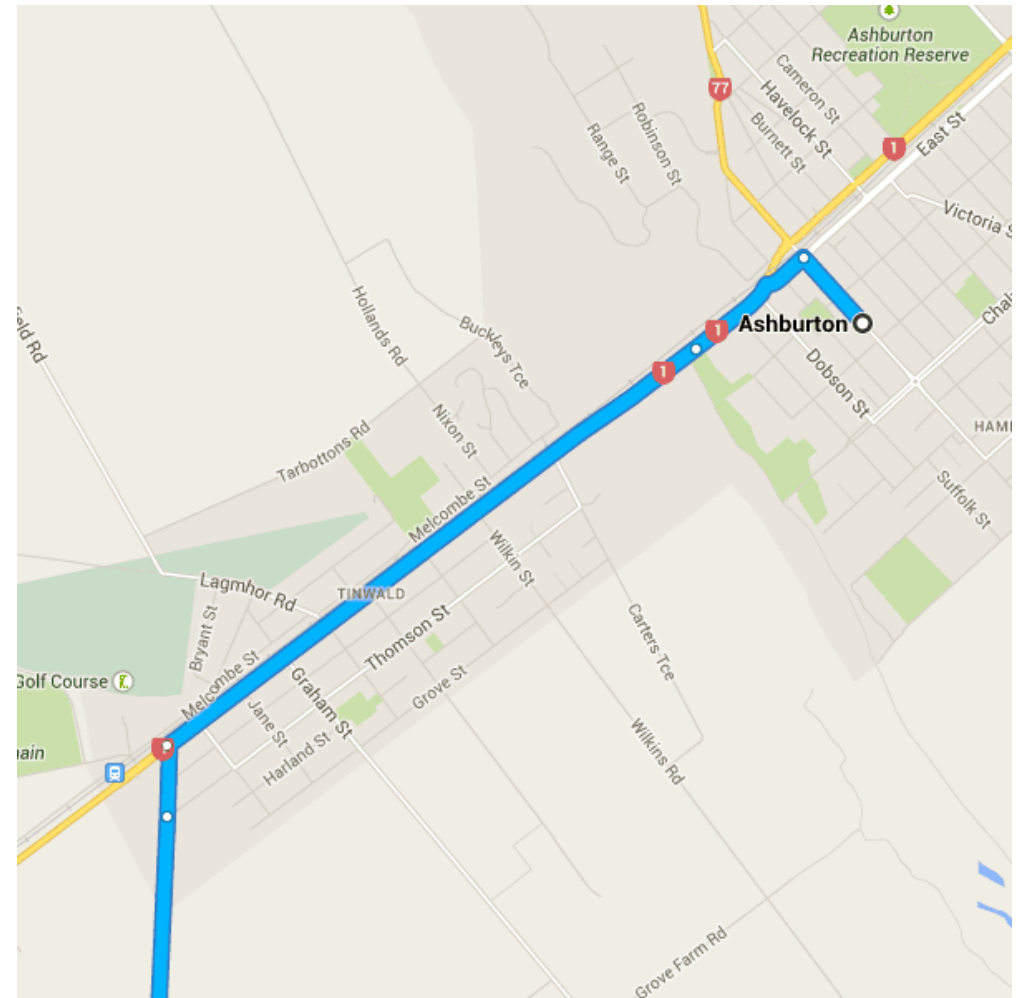

Directions from Ashburton to 132 Temuka-Orari Hwy

○ Ashburton

Take SH 1 to Hassal St in Tinwald

3.7 km / 5 min

- 1. Head **northwest** on **Moore St** toward **Cass St**

 350 m
- 2. Take the 2nd **left** onto **East St**

 600 m
- 3. Continue onto **SH 1**

 2.7 km

Take **Boundary Rd** to **Ealing Rd**

-
- 27.9 km / 48 min
- 4. Turn **left** onto **Hassal St**

 300 m
 - 5. Continue onto **Fords Rd**

 4.9 km

- ↑
 10. Continue straight onto **Burnham Rd**

 1.8 km
- ↶
 11. Turn **left** onto **Ruddenklau Rd**

 3.1 km
- ↷
 12. Turn **right** onto **Badham Rd**

 9.2 km
- ↷
 13. Turn **right** onto **Factory Rd**

 1.2 km

Continue on **Muff Rd**. Drive to **SH 1**

-
- 7.4 km / 9 min
- ↷
 14. Take the 1st **right** onto **Muff Rd**

 3.6 km
 - ↶
 15. Turn **left** onto **Barker Rd**

 1.8 km

16. Turn **left** onto SH 1

2.0 km

132 Temuka-Orari Hwy

Winchester 7985

These directions are for planning purposes only. You may find that construction projects, traffic, weather, or other events may cause conditions to differ from the map results, and you should plan your route accordingly. You must obey all signs or notices regarding your route.