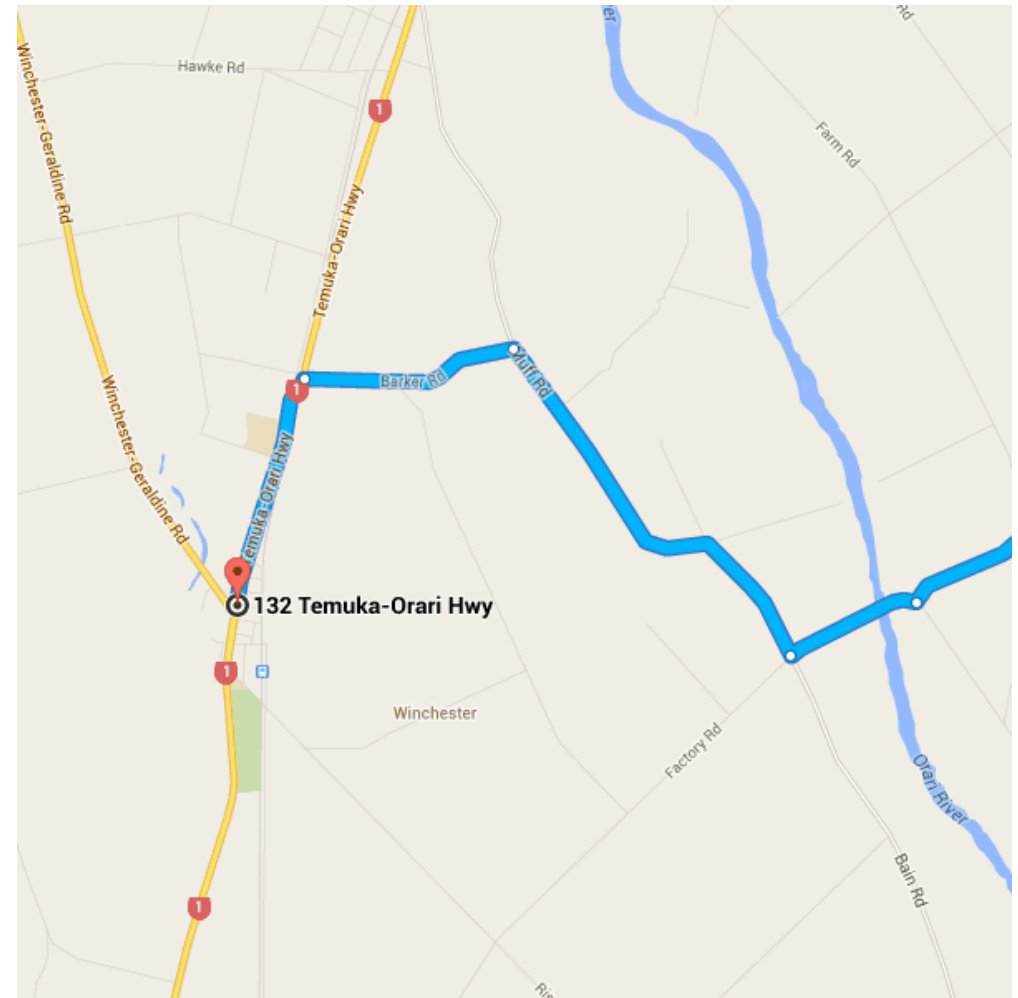

 600 m
- 3. Continue onto **SH 1**

 2.7 km

Take **Boundary Rd** to **Ealing Rd**

-
- 27.9 km / 48 min
- 4. Turn **left** onto **Hassal St**

 300 m
 - 5. Continue onto **Fords Rd**

 4.9 km

- ↑
 10. Continue straight onto **Burnham Rd**

 1.8 km
- ↶
 11. Turn **left** onto **Ruddenklau Rd**

 3.1 km
- ↷
 12. Turn **right** onto **Badham Rd**

 9.2 km
- ↷
 13. Turn **right** onto **Factory Rd**

 1.2 km

Continue on **Muff Rd**. Drive to **SH 1**

-
- 7.4 km / 9 min
- ↷
 14. Take the 1st **right** onto **Muff Rd**

 3.6 km
 - ↶
 15. Turn **left** onto **Barker Rd**

 1.8 km

16. Turn **left** onto SH 1

2.0 km

132 Temuka-Orari Hwy

Winchester 7985

These directions are for planning purposes only. You may find that construction projects, traffic, weather, or other events may cause conditions to differ from the map results, and you should plan your route accordingly. You must obey all signs or notices regarding your route.

Map data ©2014 Google