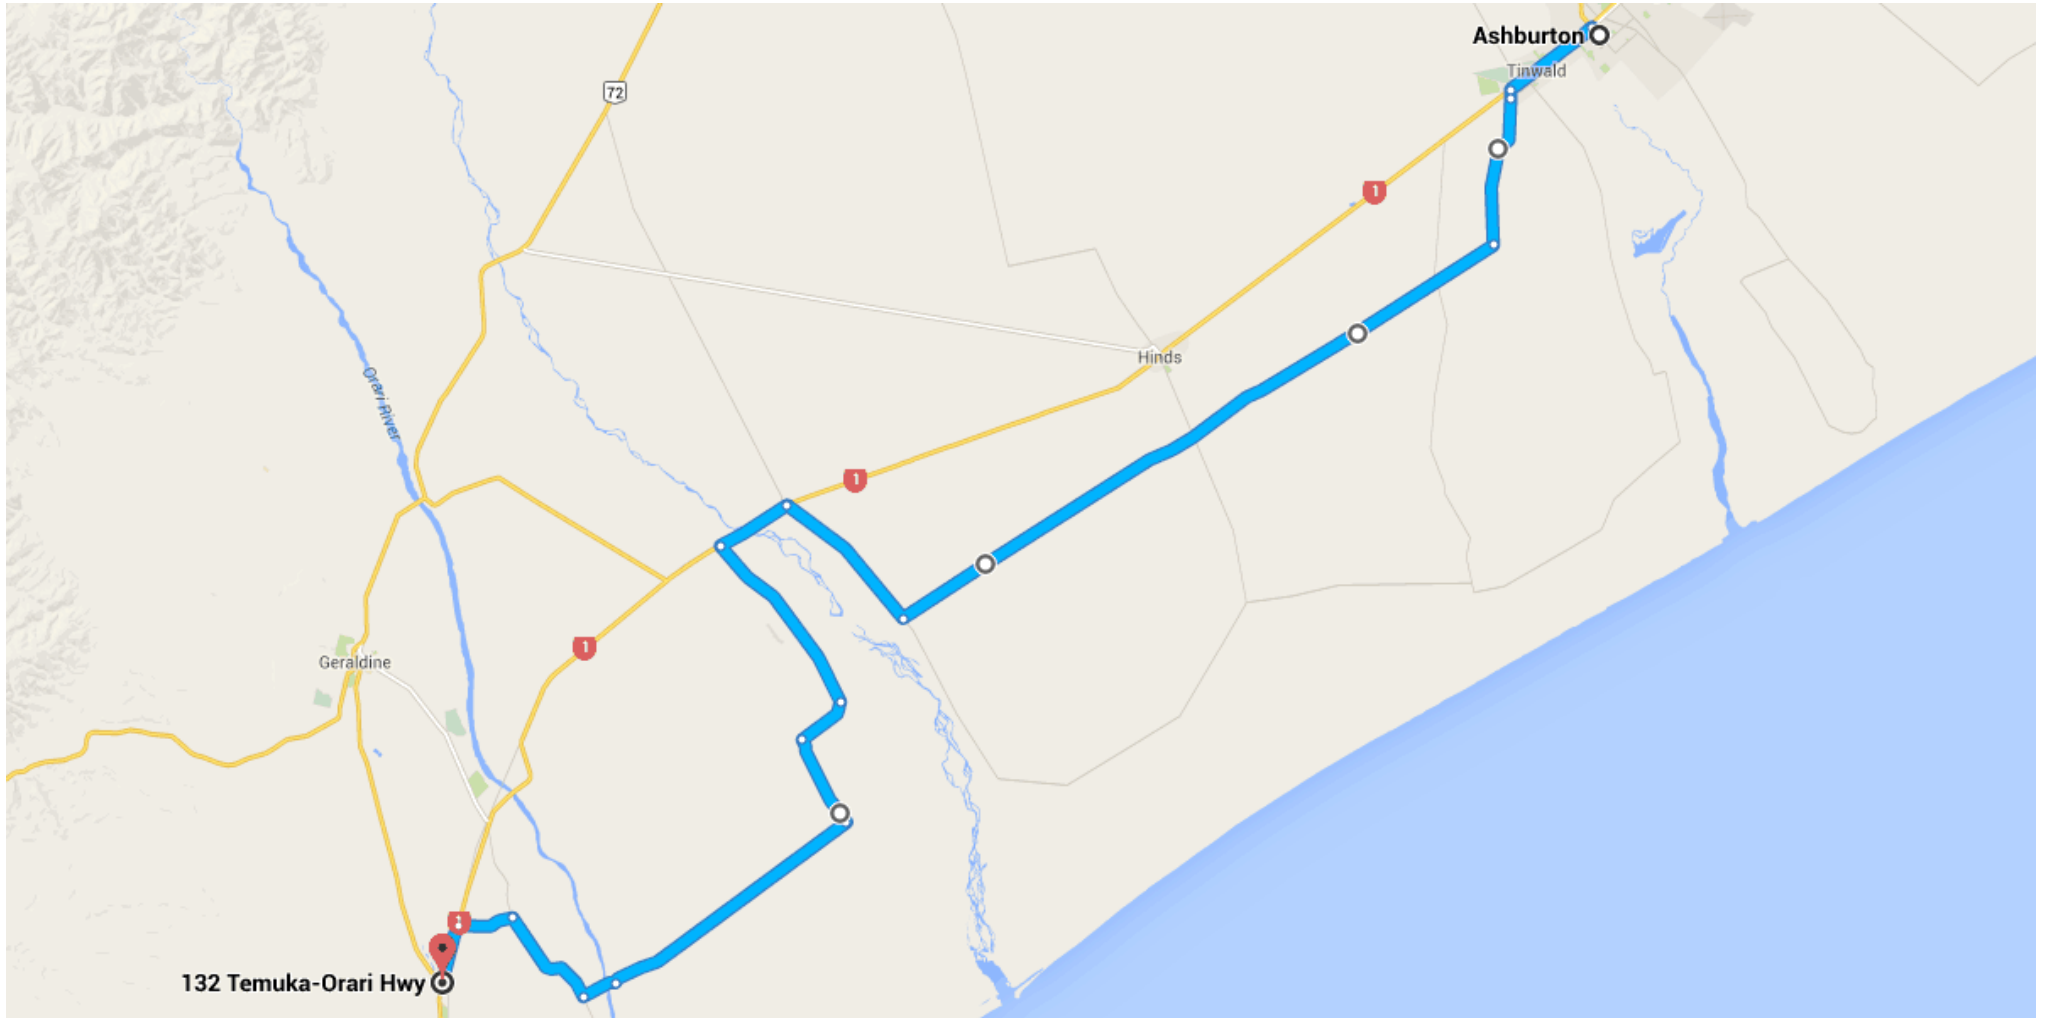

Directions from Ashburton to 132 Temuka-Orari Hwy

○ Ashburton

Take SH 1 to Hassal St in Tinwald

3.7 km / 5 min

- 1. Head **northwest** on **Moore St** toward **Cass St**

 350 m
- 2. Take the 2nd **left** onto **East St**

 600 m
- 3. Continue onto **SH 1**

 2.7 km

Take **Boundary Rd** to **Ealing Rd**

-
- 27.9 km / 48 min
- 4. Turn **left** onto **Hassal St**

 300 m
 - 5. Continue onto **Fords Rd**

 4.9 km

- ↑
 10. Continue straight onto **Burnham Rd**

 1.8 km
- ↶
 11. Turn **left** onto **Ruddenklau Rd**

 3.1 km
- ↷
 12. Turn **right** onto **Badham Rd**

 9.2 km
- ↷
 13. Turn **right** onto **Factory Rd**

 1.2 km

Continue on **Muff Rd**. Drive to **SH 1**

-
- 7.4 km / 9 min
- ↷
 14. Take the 1st **right** onto **Muff Rd**

 3.6 km
 - ↶
 15. Turn **left** onto **Barker Rd**

 1.8 km

16. Turn **left** onto SH 1

2.0 km

132 Temuka-Orari Hwy

Winchester 7985

These directions are for planning purposes only. You may find that construction projects, traffic, weather, or other events may cause conditions to differ from the map results, and you should plan your route accordingly. You must obey all signs or notices regarding your route.